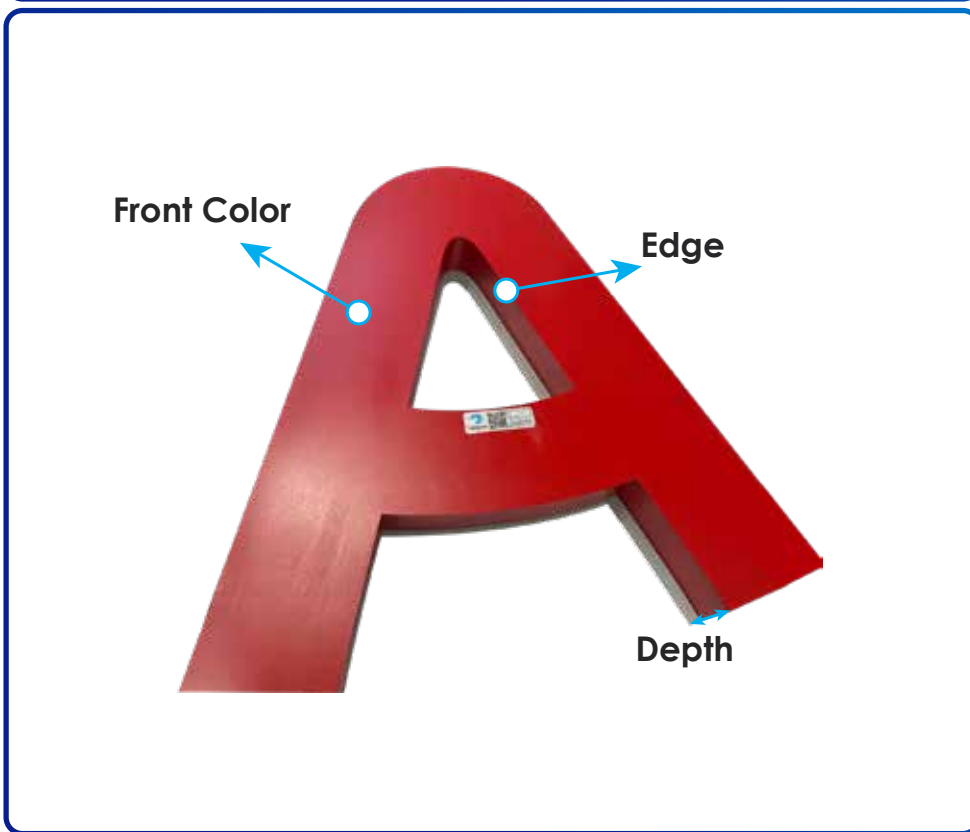

Available Options

Lighting Type	Light Colors	Depth	Edge Colors	Front Colors	Remarks
No Light	Cool White	10mm	Silver Brush	Silver Brush	Flat Surface
Back Light	Warm White	20mm	Silver Mirror	Silver Mirror	
Pixel Ledz	Red	30mm	Gold Brush	Gold Brush	
	Green	40mm	Gold Mirror	Gold Mirror	
	Blue		Rosegold Brush	Rosegold Brush	
	Yellow		Rosegold Mirror	Rosegold Mirror	
	RGB		Black Brush	Black Brush	
			Black Mirror	Black Mirror	
			Custom Color	Custom Color	
			Pantone Color System	Pantone Color System	
			Ral Color System	Ral Color System