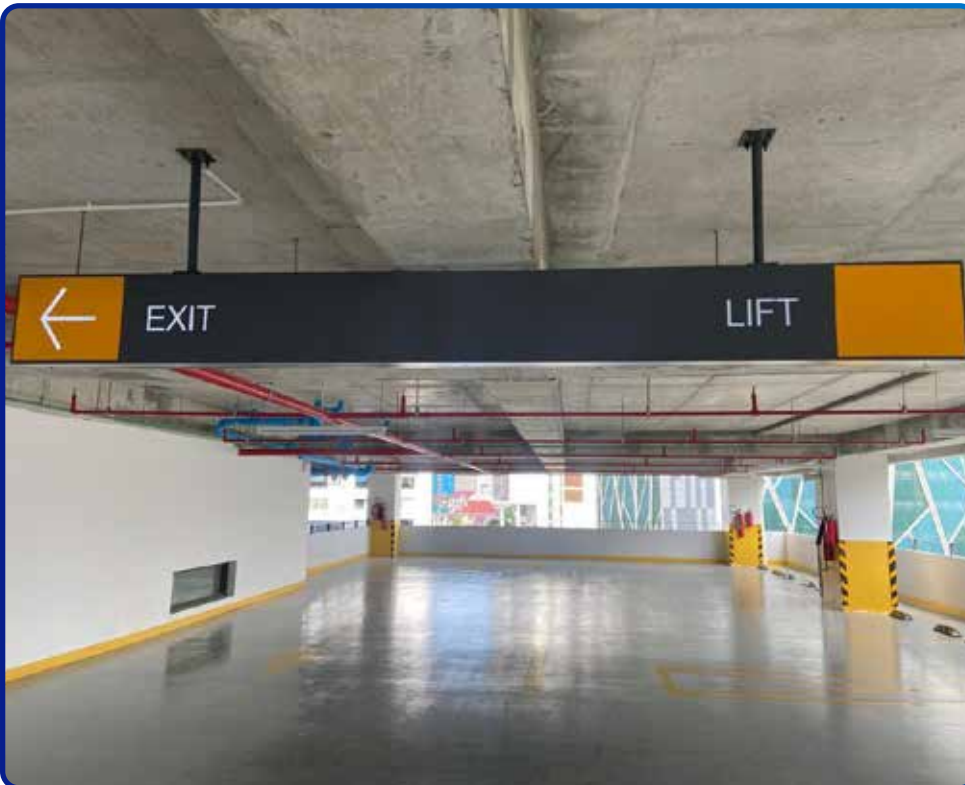

18 Parking Directional Signs